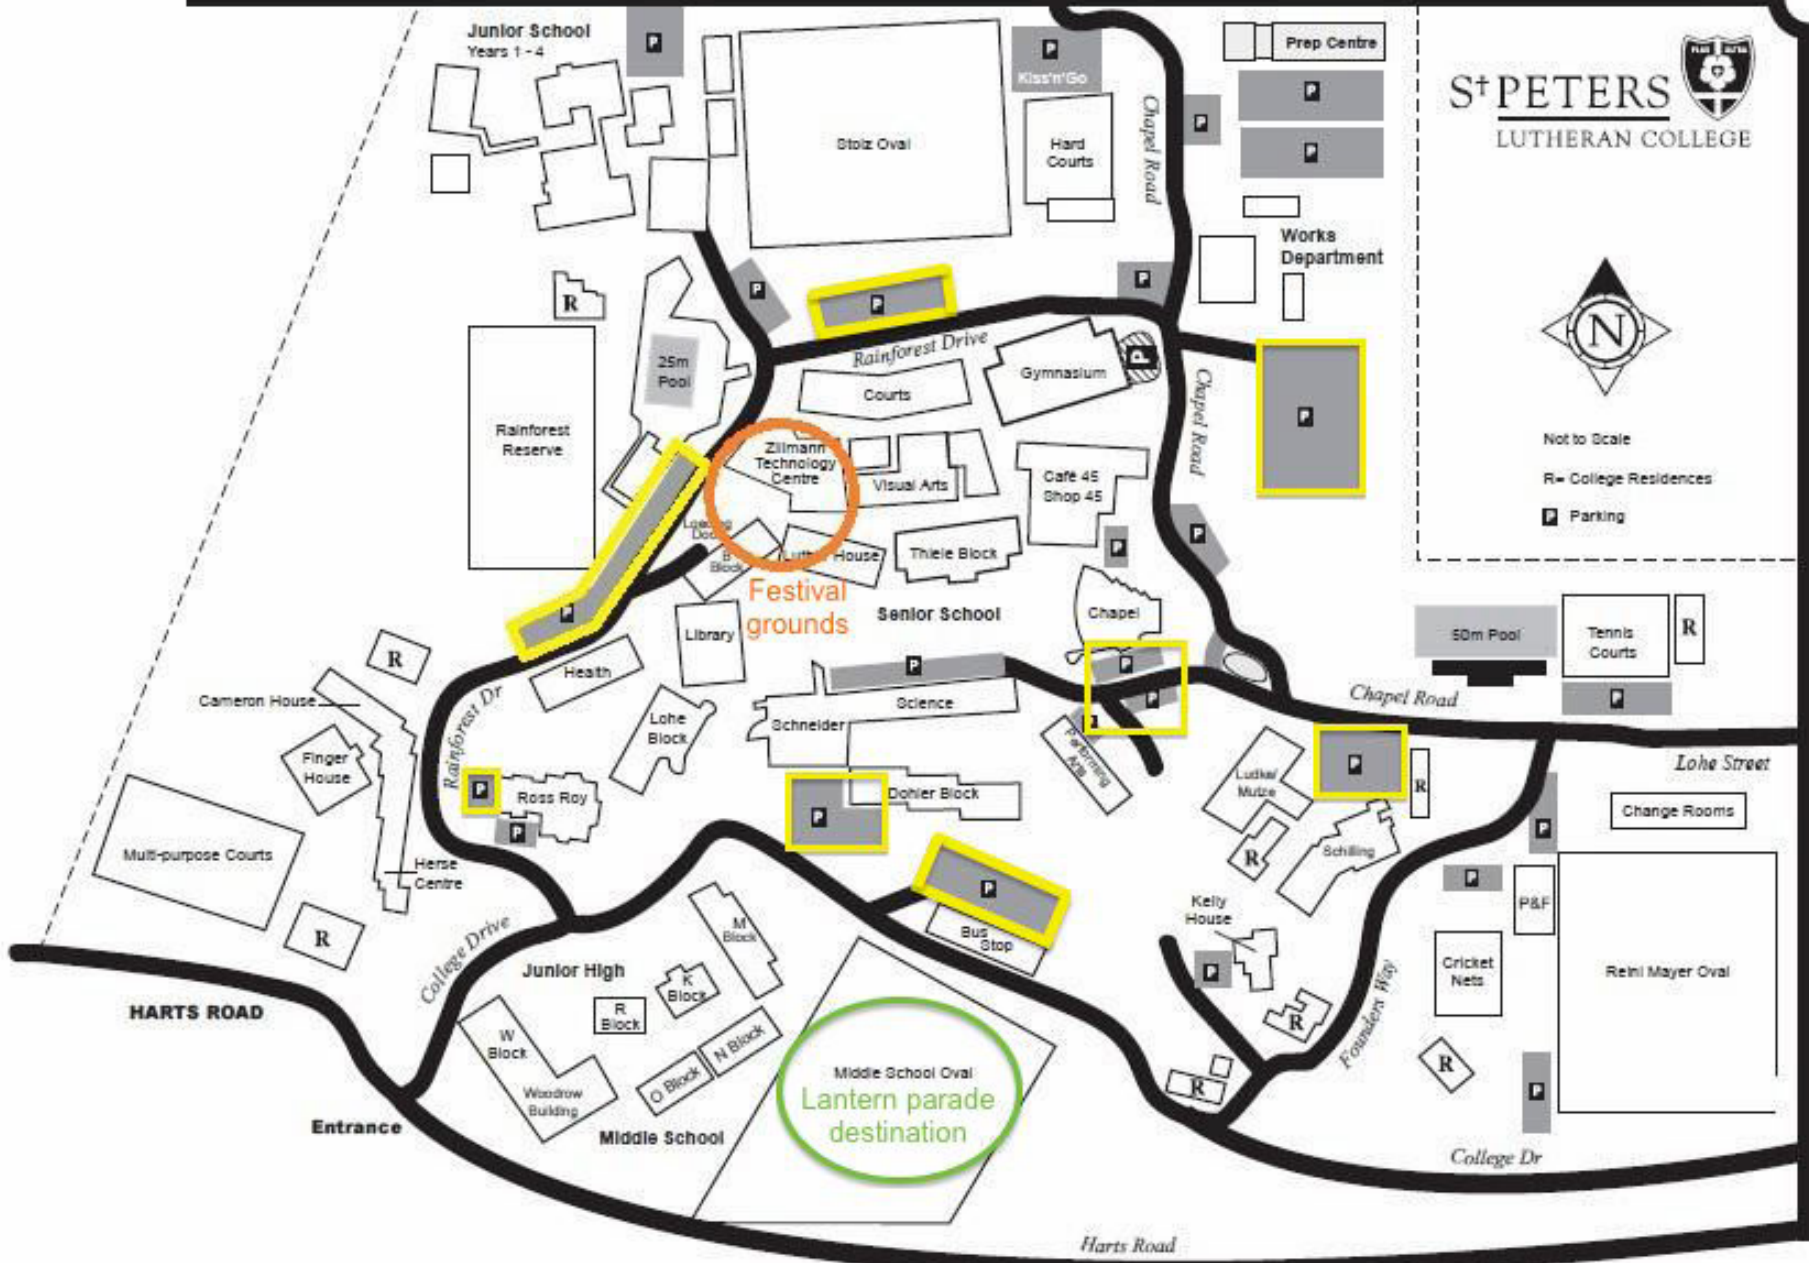

To Indooroopilly

LAMBERT ROAD

Entrance

To City

S^tPETERS LUTHERAN COLLEGE

Not to Scale

R= College Residences

P Parking

INDOOROOPILLY ROAD

Junior School
Years 1-4

Stolz Oval

Kiss'n'Go

Hard Courts

Prep Centre

Works Department

25m Pool

Rainforest Reserve

Rainforest Drive

Gymnasium

Courts

Visual Arts

Cafe 45
Shop 45

Thiele Block

Festival grounds

Senior School

Chapel

Library

Science

Schneider

Chapel Road

50m Pool

Tennis Courts

Cameron House

Finger House

Health

Lohe Block

Dohler Block

Chapel Road

Lohe Street

Change Rooms

Multi-purpose Courts

Herse Centre

Ross Roy

Science

Dohler Block

Ludkal Muzre

Schilling

Junior High

W Block

A Block

M Block

R Block

O Block

N Block

Middle School Oval
Lantern parade destination

Middle School

Woodrow Building

Kelly House

Cricket Nets

P&F

Reini Mayer Oval

HARTS ROAD

Entrance

College Drive

College Dr

Harts Road